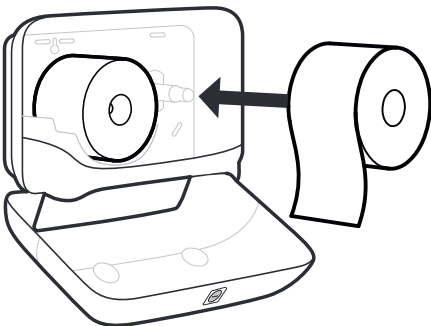

Tork Twin Coreless Mid-size Toilet Roll Dispenser

4

5

6

7

8

9