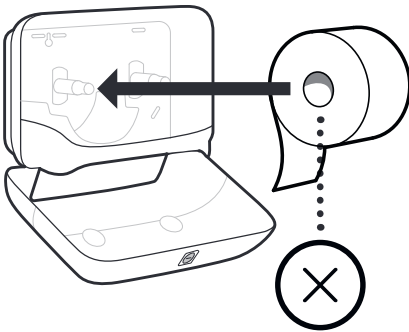

Tork Twin Coreless Mid-size Toilet Roll Dispenser

4

5

6

7

8

9