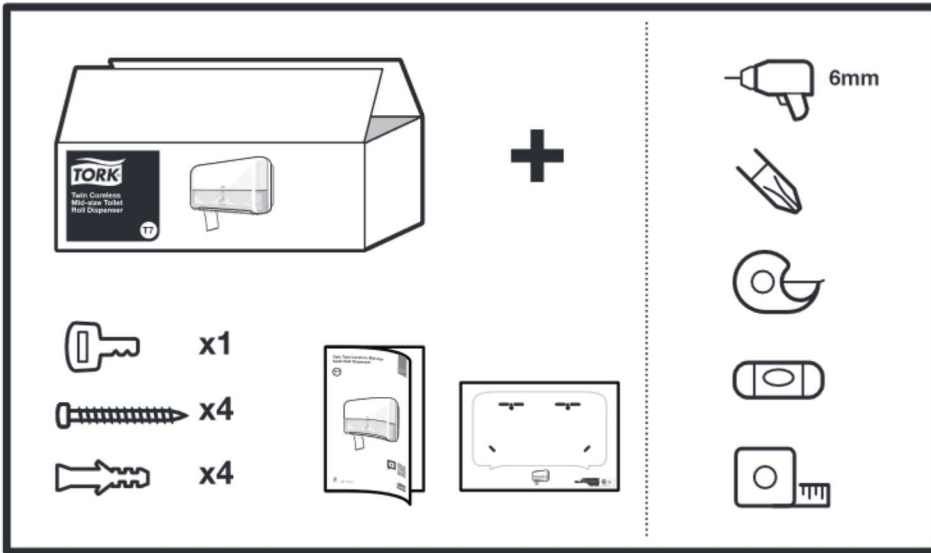

Tork Twin Coreless Mid-size Toilet Roll Dispenser

Elevation
Design

T7

www.sca-tork.com

Tork Twin Coreless Mid-size Toilet Roll Dispenser

Tork Twin Coreless Mid-size Toilet Roll Dispenser

4

5