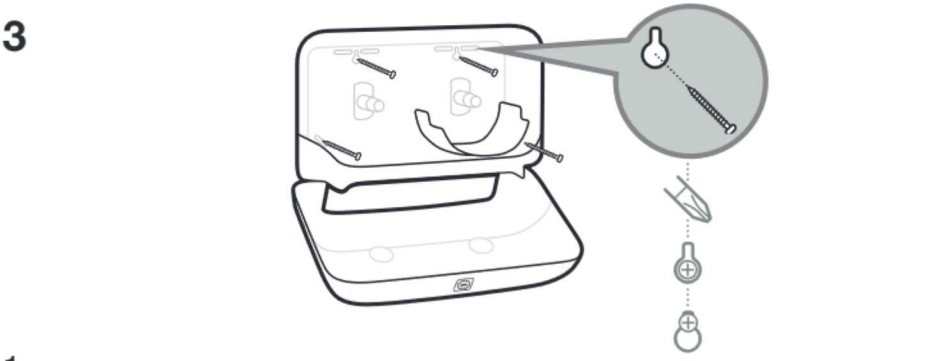

Tork Twin Coreless Mid-size Toilet Roll Dispenser

Elevation
Design

T7

www.sca-tork.com

Tork Twin Coreless Mid-size Toilet Roll Dispenser

Tork Twin Coreless Mid-size Toilet Roll Dispenser

4

5