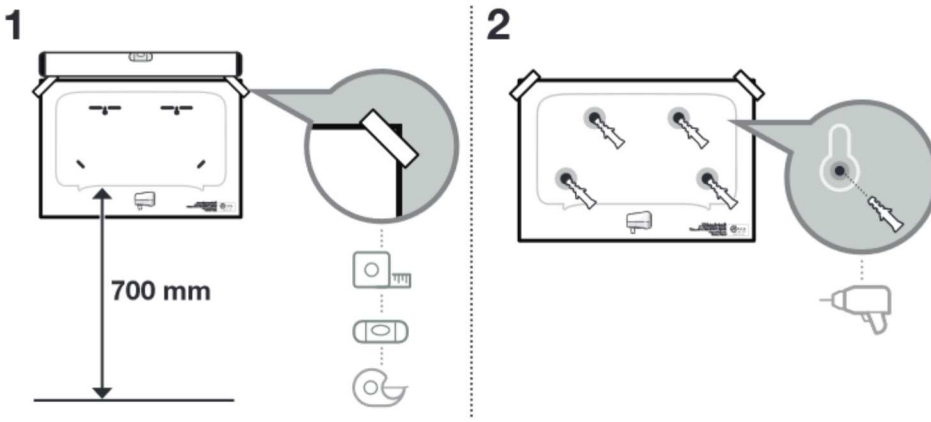

Tork Twin Coreless Mid-size Toilet Roll Dispenser

Elevation
Design

T7

www.sca-tork.com

Tork Twin Coreless Mid-size Toilet Roll Dispenser

Tork Twin Coreless Mid-size Toilet Roll Dispenser

4

5