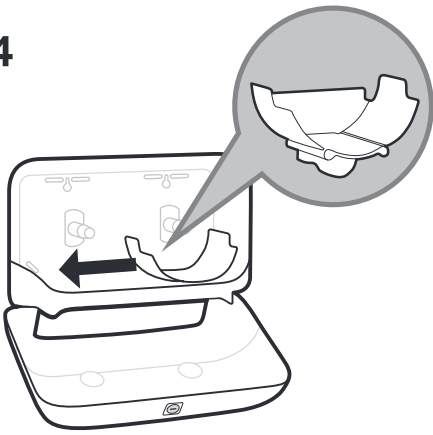

Tork Twin Coreless Mid-size Toilet Roll Dispenser

Elevation
Design

T7

www.sca-tork.com

Tork Twin Coreless Mid-size Toilet Roll Dispenser

Tork Twin Coreless Mid-size Toilet Roll Dispenser

4

5