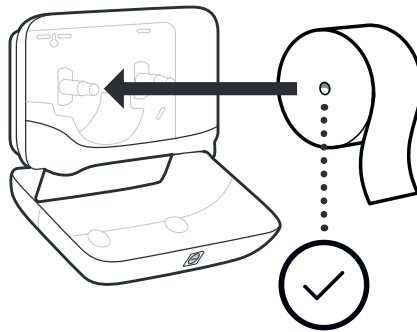

Tork Twin Coreless Mid-size Toilet Roll Dispenser

4

5

6

7

8

9