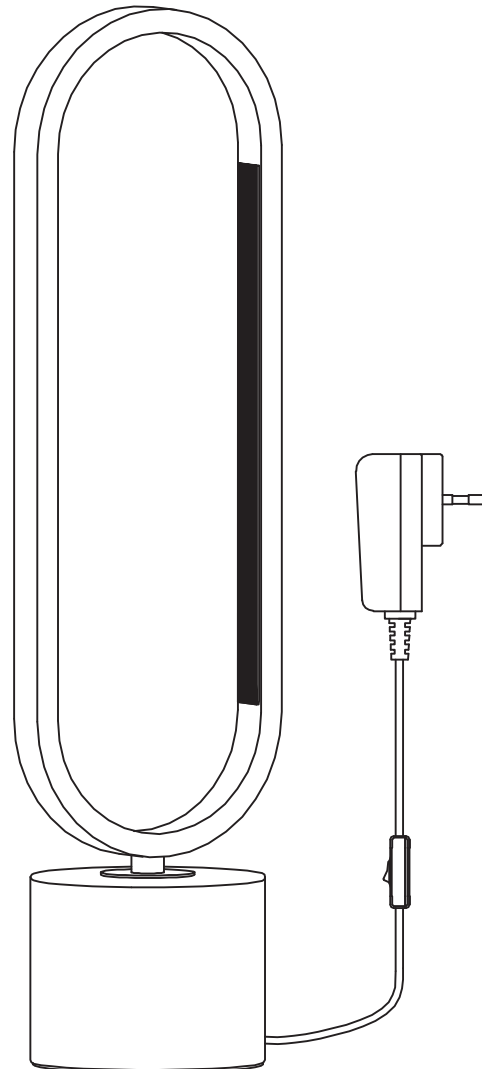

TABLE LAMP ANDREW

39428-ZWA
BLACK

high quality
LED
inside

Art nr.: 39428-ZWA
TABLE LAMP ANDREW
220-240V ~ 50Hz
LED MAX 8W

CE    

HABUFA MEUBELEN B.V. - Metaalweg 15 -
NL-5527 AE HAPERT - THE NETHERLANDS

Parts List

NO	A
	
QTY	1

BULB: LED SMD 2835 3000K CRI80 8W Included