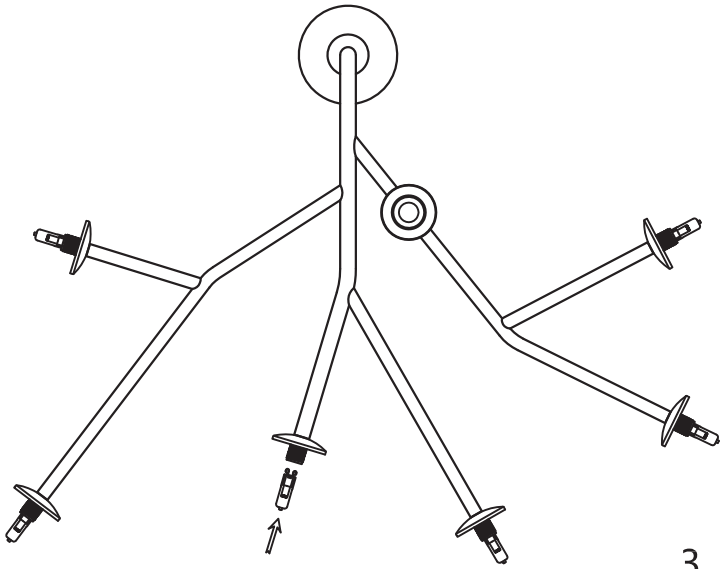

WALL LAMP MALIN
41881-ANT
ANTHRACITE

Art nr.: 41881-ANT
WALL LAMP MALIN
220-240V~50Hz
7 x G9 LED MAX 10W

CE   

HABUFA MEUBELEN B.V. - Metaalweg 15 -
NL-5527 AE HAPERT - THE NETHERLANDS

PARTS LIST

NO	A	B	C	D	E	F
						
QTY	1	1	3	4	2	2

BULB: 7 x G9 LED MAX 10W NOT INCLUDED

1

2

3

4

5

6