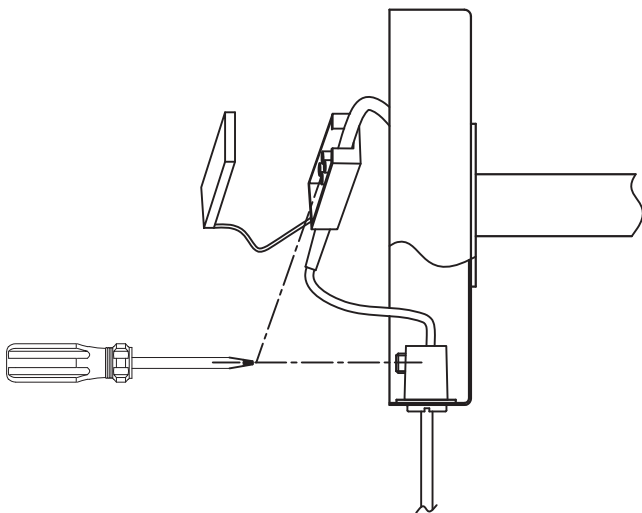

WALL LAMP MALIN
41881-ANT
ANTHRACITE

Art nr.: 41881-ANT
WALL LAMP MALIN
220-240V~50Hz
7 x G9 LED MAX 10W

CE   

HABUFA MEUBELEN B.V. - Metaalweg 15 -
NL-5527 AE HAPERT - THE NETHERLANDS

PARTS LIST

NO	A	B	C	D	E	F
						
QTY	1	1	3	4	2	2

BULB: 7 x G9 LED MAX 10W NOT INCLUDED

1

2

3

4

5

6