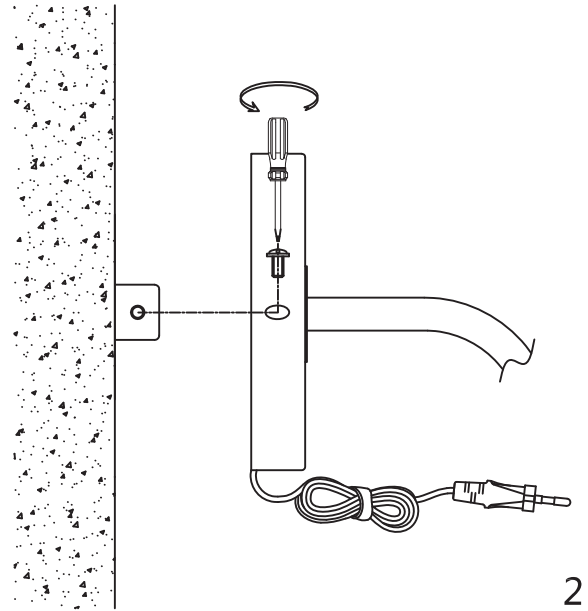

WALL LAMP MALIN
41881-ANT
ANTHRACITE

Art nr.: 41881-ANT
WALL LAMP MALIN
220-240V~50Hz
7 x G9 LED MAX 10W

CE   

HABUFA MEUBELEN B.V. - Metaalweg 15 -
NL-5527 AE HAPERT - THE NETHERLANDS

PARTS LIST

NO	A	B	C	D	E	F
						
QTY	1	1	3	4	2	2

BULB: 7 x G9 LED MAX 10W NOT INCLUDED

1

2

3

4

5

6