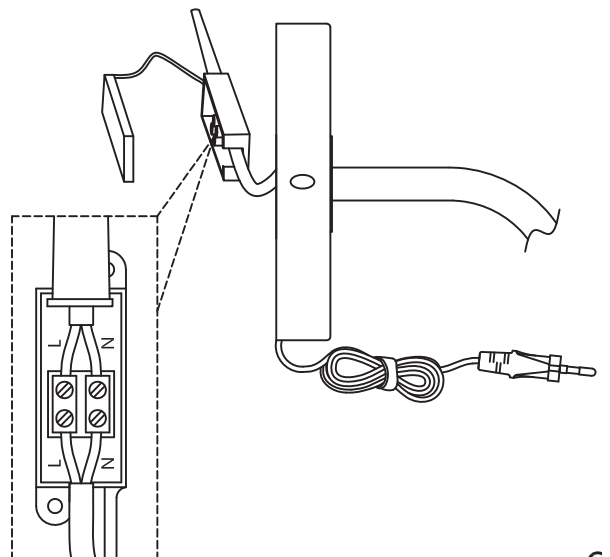

WALL LAMP MALIN
41881-ANT
ANTHRACITE

Art nr.: 41881-ANT
WALL LAMP MALIN
220-240V~50Hz
7 x G9 LED MAX 10W

CE   

HABUFA MEUBELEN B.V. - Metaalweg 15 -
NL-5527 AE HAPERT - THE NETHERLANDS

PARTS LIST

NO	A	B	C	D	E	F
						
QTY	1	1	3	4	2	2

BULB: 7 x G9 LED MAX 10W NOT INCLUDED

1

2

3

4

5

6