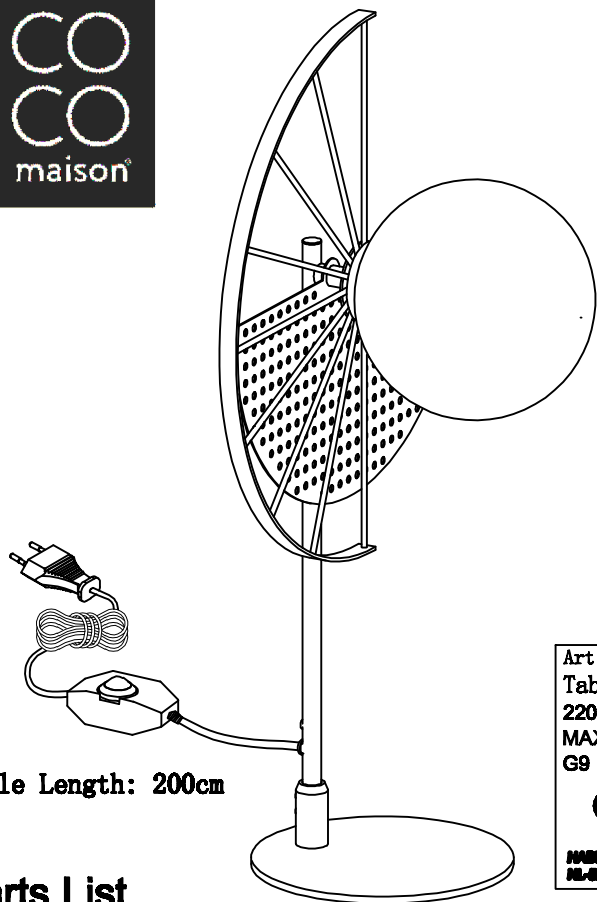

# Table lamp CRAWFORD

Cable Length: 200cm

Art Nr. :41894-ANT  
 Table lamp CRAWFORD  
 220-240V~50Hz  
 MAX LED 10W  
 G9

WAFOPAANBODERIJ B.V. - Montweg 15 - NL-6525 AS HOUTRIJ - THE NETHERLANDS