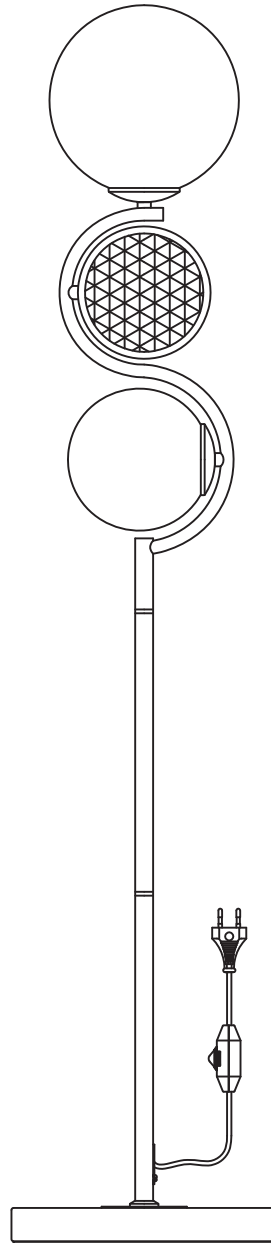

FLOOR LAMP LIA

41877-BRU

BROWN

Art nr.:41877-BRU
FLOOR LAMP LIA
220-240V~50Hz
2 x E14 MAX 25W + 1 x G9 LED MAX 10W

HABUFA MEUBELEN B.V. - Metaalweg 15 -
NL-5527 AE HAPERT - THE NETHERLANDS

PARTS LIST

NO	A	B	C	D
				
QTY	1	1	1	1

BULB: 2 x E14 LED MAX 25W NOT INCLUDED

1 x G9 LED MAX 10W NOT INCLUDED