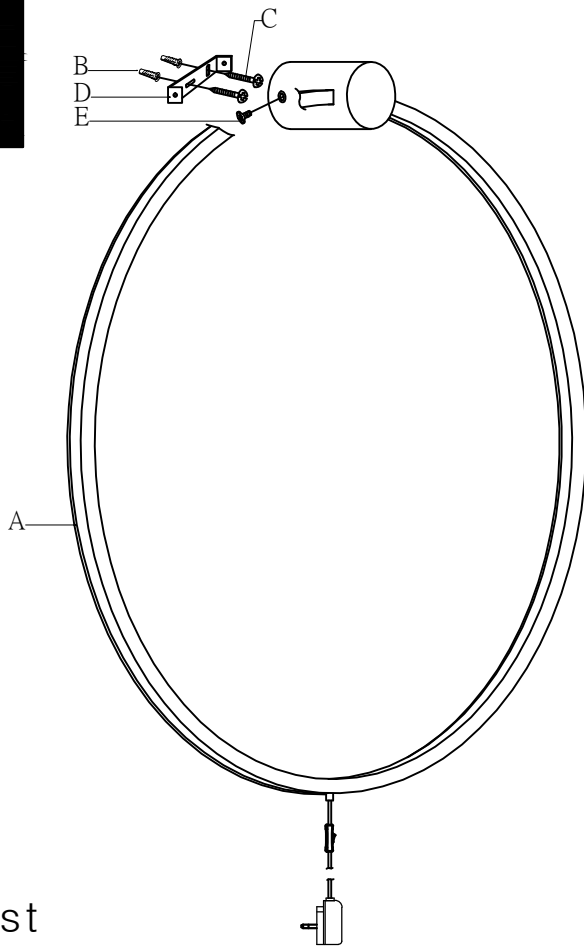

MELISSA Wall lamp  
Art Nr:39051-ZWA

Art Nr:39051-ZWA  
WALL LAMP MELISSA  
220-240V ~ 50Hz  
SMD2835 3000K CRI80 24W LED

MEUBELN B.V.-Metaalweg 15-NL-5527 AE  
HAPERT-THE NETHERLANDS

Part List

NO	A	B	C	D	E
					
QTY	1	2	2	1	2

BLUB: LED SMD 2835 3000K CRI80 24W included