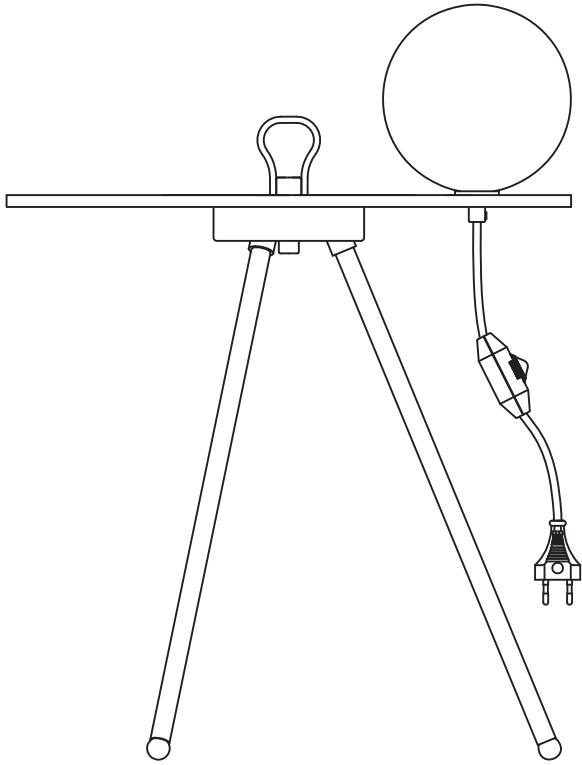

SIDE TABLE LARRY INCL. LED

41882-ZWA

BLACK

Art nr.:41882-ZWA
SIDE TABLE LARRY INCL. LED
220-240V~50Hz
1 x G9 LED MAX 10W

HABUFA MEUBELN B.V. - Metaalweg 15 -
NL-5527 AE HAPERT - THE NETHERLANDS

PARTS LIST

NO	A	B	C
QTY	1	3	1

BULB: 1 x G9 LED MAX 10W NOT INCLUDED