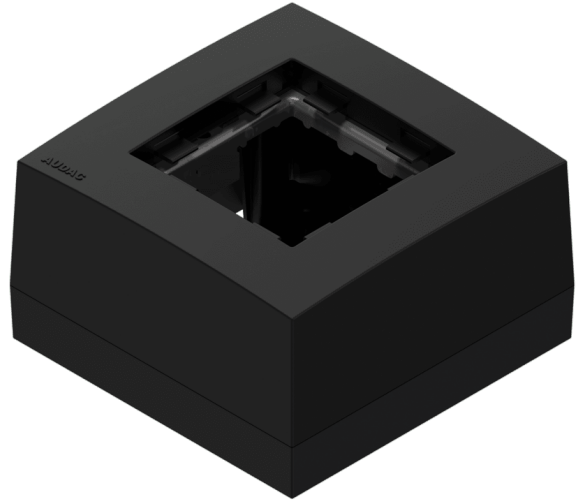

CP45BOX1

Surface mount box for 45x45 standard range

Product information:

Surface mount box for 45X45 standard range

Variants:

- CP45BOX1/W - White version