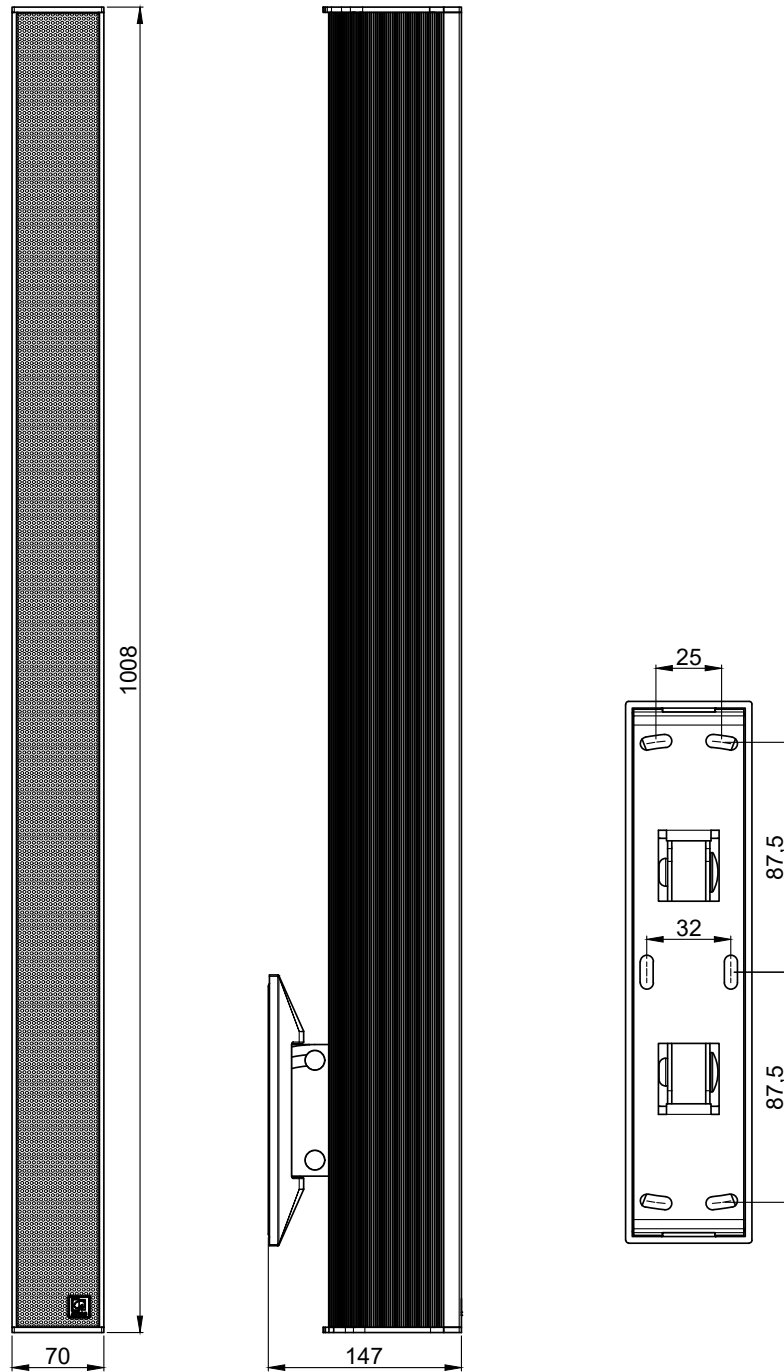

Product information:

The KYRA12 design column speaker consists of 12 x 2" high-quality aluminum cone full-range drivers, delivering extraordinary clarity and detailed sound. The overall continuous power handling reaches 120 Watt and the beamwidth of 170° x 20° makes it the perfect match for acoustically difficult venues, reducing echo and microphone feedback which optimizes the speech intelligibility in reverberant venues

Product Features:

Front finish		Aluminium grill
Construction		Aluminium with plastic side covers
Dimensions		70 x 1006 x 101 mm (W x H x D)
Colours		Black (KYRA12/OB - RAL9005) White (KYRA12/OW - RAL9003)
Accessories	Included	2-way Revolving mounting bracket 1 x 3-pin Euro Terminal Block Input connectors

Variants:

- KYRA12/OB - Outdoor black version
- KYRA12/OW - Outdoor white version

KYRA12/O

Product description:

DESIGN OUTDOOR COLUMN SPEAKER 120W
- 70V/100V & 12 OHM

Weight:

4,3 kg

Outer dimensions:
(w x h x d)

70 x 1008 x 147

Unit height:

N/A