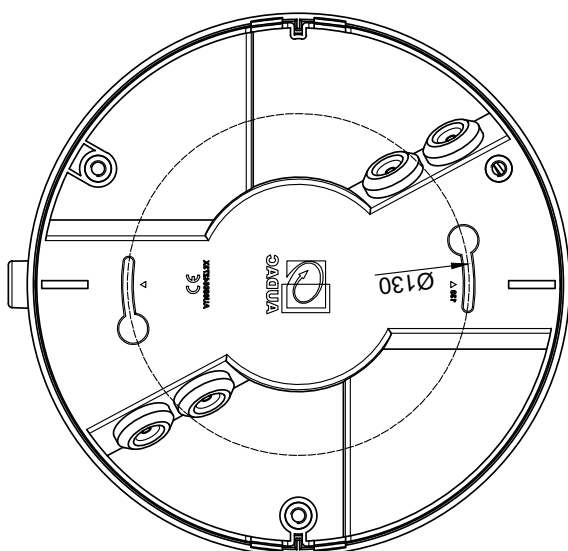

## Voltage:

---

## System specifications:

Max. Power		20 W
RMS Power		10 W
Sensitivity (1W/1m)		96 dB
Sound Pressure (Max. W/1m)	@ 100 V	106 dB
Speaker type		Broadband
Impedance		8 $\Omega$
Connection		SnapConnect™
Drivers		6.5" Full Range
Volume control		Integrated rotary volume controller (only NELO706V)
Frequency	Response ( $\pm$ 3 dB)	100 Hz - 15 kHz
	Range (-10 dB)	70 Hz - 18 kHz
Line Transformer Tappings	1	83 $\Omega$ - 100 V / Not used - 70 V / 6 W
	2	167 $\Omega$ - 100 V / 6 W - 70 V / 3 W
	3	333 $\Omega$ - 100 V / 3 W - 70 V / 1.5 W
Dispersion	Conical	140°

## Product Features:

Front finish	Aluminium grill
Colours	Black & White
Construction	ABS
Front finish	Borderless finely perforated steel grill
Mounting	Wall/Ceiling mounting (two screw holes)
	CSK100 ceiling suspension kit (optional)
Colours	White (RAL9003) (NELO706/W)
	Black (RAL9005) (NELO706/B)
Dimensions	206.5 x 95 mm ( $\varnothing$ x D)
Operating temperature	-25 °C ~ 70 °C

<b>NELO706V</b>		<b>Product description:</b> SURFACE MOUNT 6.5" SPEAKER 6W WITH VOLUME CONTROL
<b>Weight:</b>	TBA	
<b>Outer dimensions:</b> (w x h x d)	206,2 x 213,4 x 95,1	<b>Unit height:</b> N/A