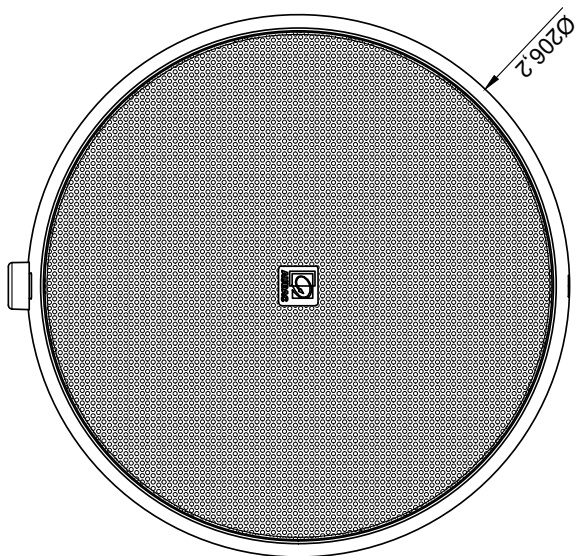

NELO706V		Product description: SURFACE MOUNT 6.5" SPEAKER 6W WITH VOLUME CONTROL
Weight:	TBA	
Outer dimensions: (w x h x d)	206,2 x 213,4 x 95,1	Unit height: N/A