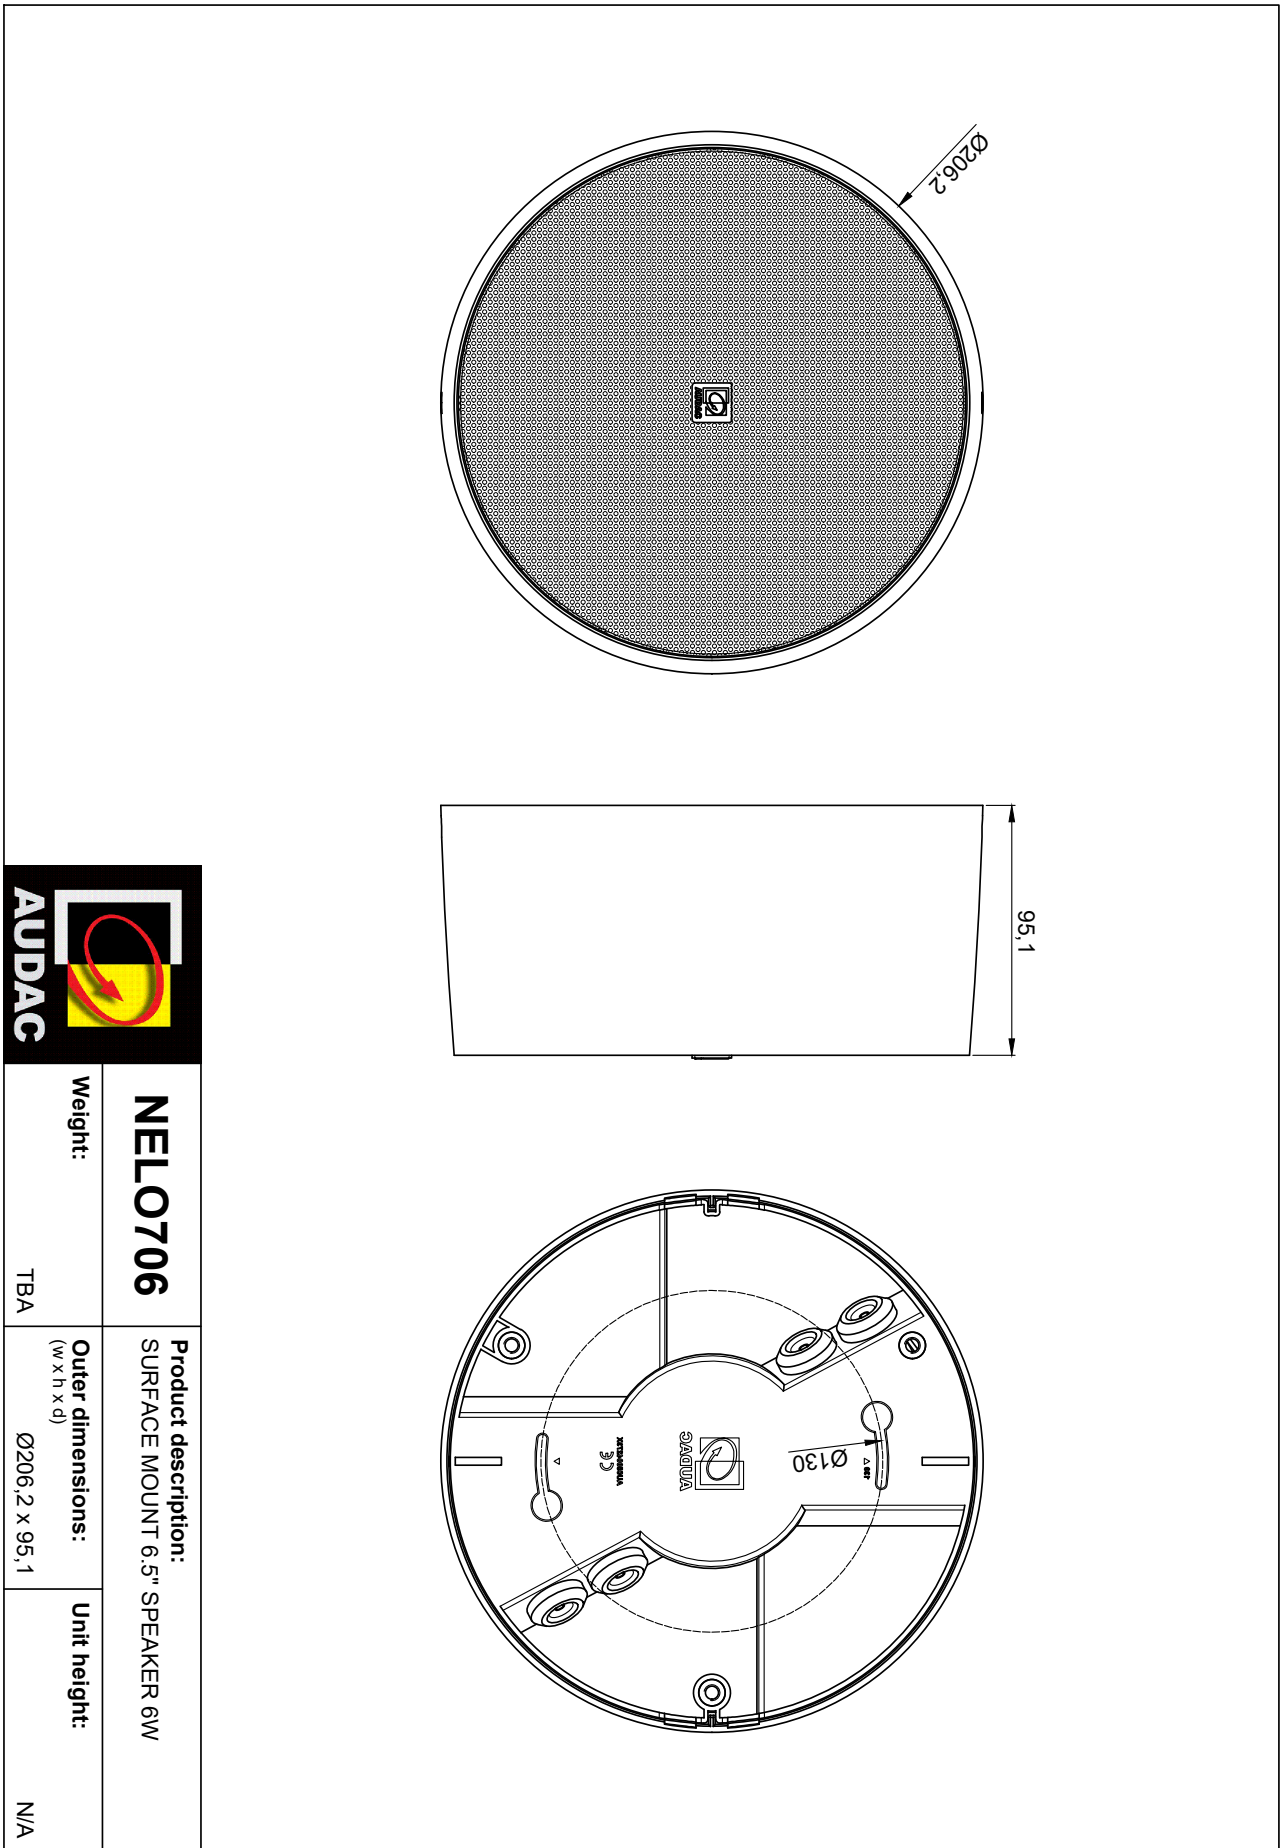

## Product information:

---

The NELO706 surface-mount loudspeakers allow installation to any wall or ceiling where functional and cost-efficient reproduction for music & speech is required. It features a 6.5" broadband loudspeaker with a continuous power handling of 10 Watt (RMS) and is fitted with a line transformer for use in 70V/100V public address systems with power tapings for 6W and 3W. The housing is minimalistic and elegant designed with a very narrow border and a finely perforated steel grill on the front. Connections are made through SnapConnect™ terminals, offering a faster, more reliable and safer choice for fixed installations. The NELO706 are available in various models with (NELO706V) and without (NELO706) individual volume controller on its side while being available in two different colors (Black /B & White /W) to blend in with any residential, commercial or industrial environment.

<b>NELO706V</b>		<b>Product description:</b> SURFACE MOUNT 6.5" SPEAKER 6W WITH VOLUME CONTROL
<b>Weight:</b>	TBA	
<b>Outer dimensions:</b> (w x h x d)	206,2 x 213,4 x 95,1	<b>Unit height:</b> N/A