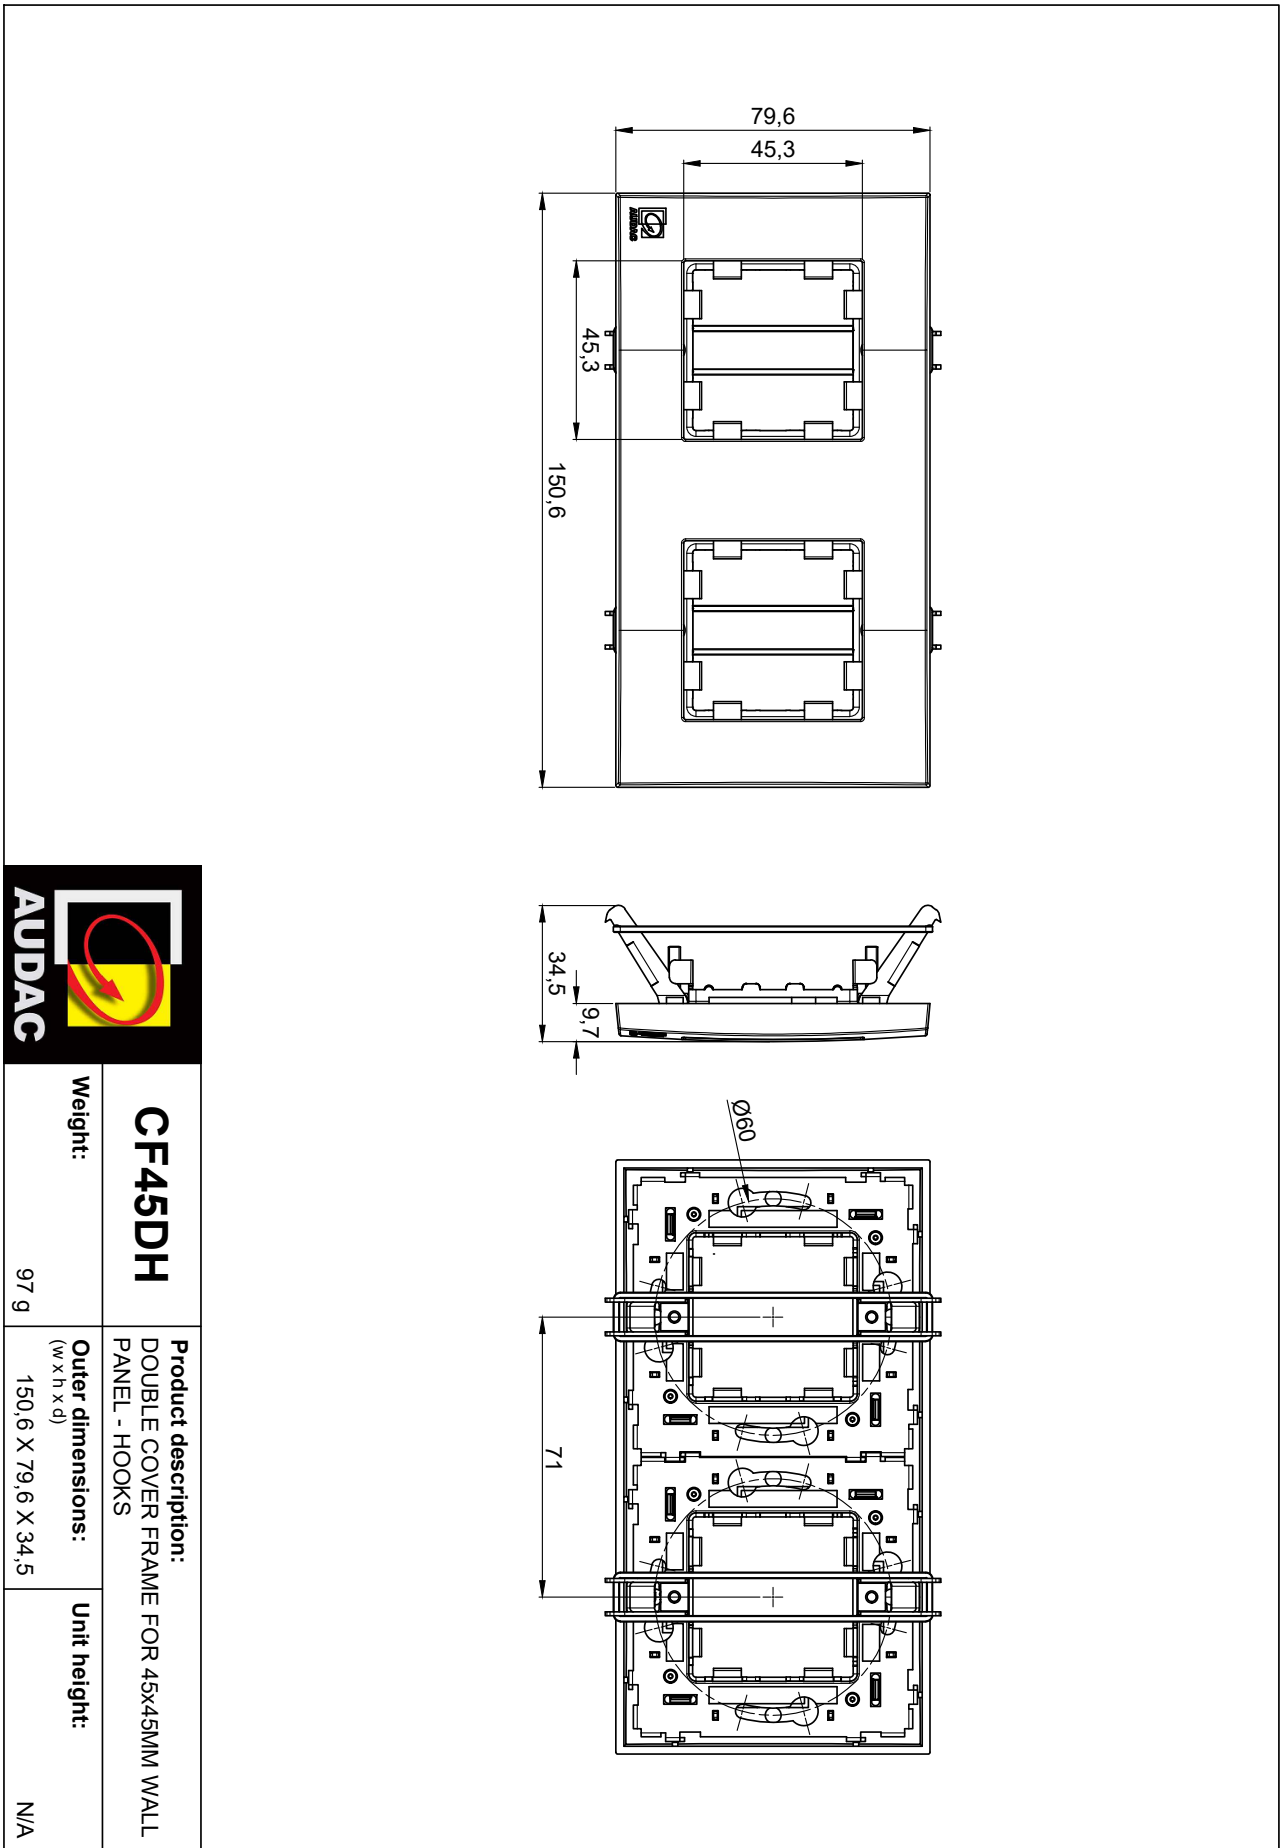

CF45DH

Cover frame double 45 x 45 mm with hooks

Product information:

The CF45DH cover frames allow flush mount installation for any 45 x 45 mm standard sized product such as matrix control panels, volume controllers, connection plates, ... They come including a metal subframe(s) and are available in single (CF45SH) and double (CF45DH) unit size. The CF45DH is equipped with hooks that lock in your Installation Housing. They are available in black (/B) and white (/W)

Variants:

- CF45DH/B - Black version
- CF45DH/W - White version

<p>CF45DH</p>	<p>Product description: DOUBLE COVER FRAME FOR 45X45MM WALL PANEL - HOOKS</p>	<p>Unit height: N/A</p>
<p>Weight: 97 g</p>	<p>Outer dimensions: (w x h x d) 150,6 X 79,6 X 34,5</p>	