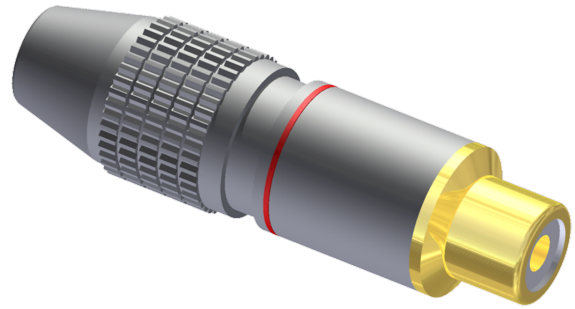

VC210

Cable connector - RCA/Cinch female - pair

Variants:

- VC210 - Connector
- VC210-P - Connector 25 pcs box