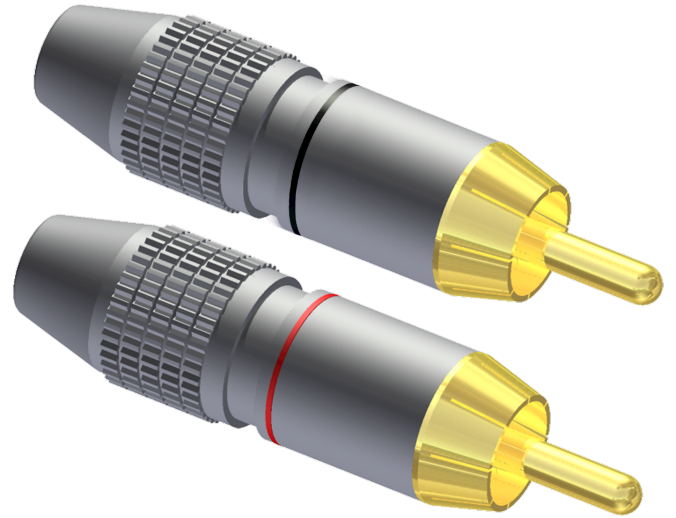

VC209

Cable connector - RCA/Cinch male - pair

Variants:

- VC209 - Connector
- VC209-P - Connector 25 pcs box