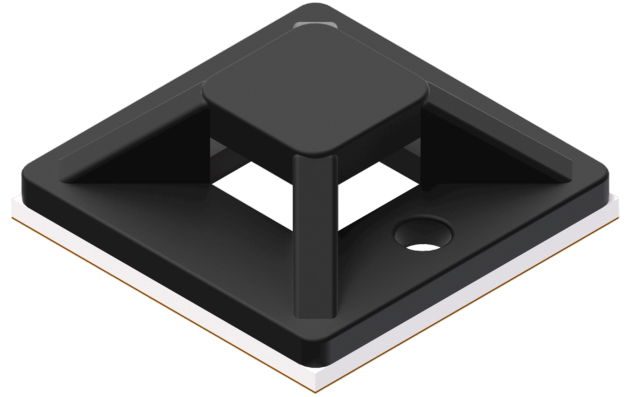

Product information:

Self-Adhesive Cable tie Mount White/Black Color (All Packed by 100 pcs in re-closable PE Bag)

Variants:

- ACM120/B - Black version
- ACM120/W - White version